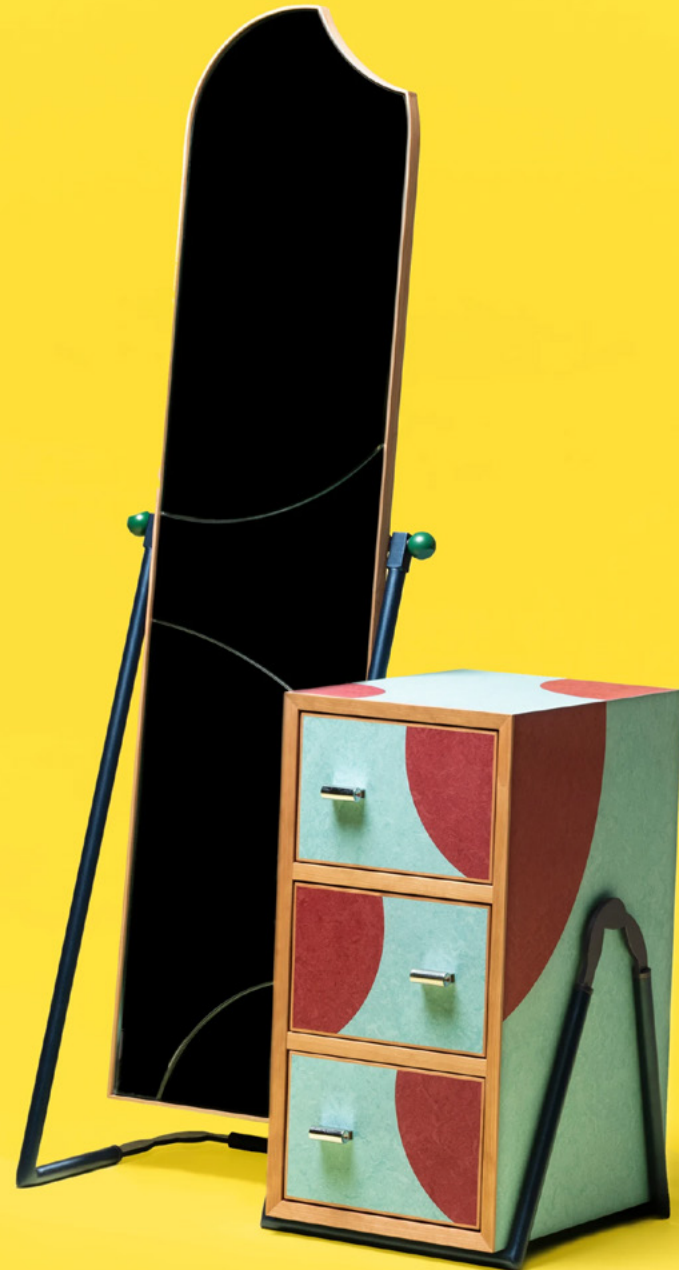

**Martino Gamper**  
*Sawn*, 2023  
Vinegar stained Oak  
27 x 23 x 69 cm  
10 5/8 x 9 x 27 1/8 in  
£ 1,587.50 + VAT

**Martino Gamper**  
*Speculo\_Magnifica*, 2021  
Vintage Cox furniture, powder coated steel tubular frame,  
mirror glass, solid birch plywood, lino, cherry wood  
80 x 48 x 165 cm  
31 1/2 x 18 7/8 x 65 in  
£ 15,000.00 + VAT