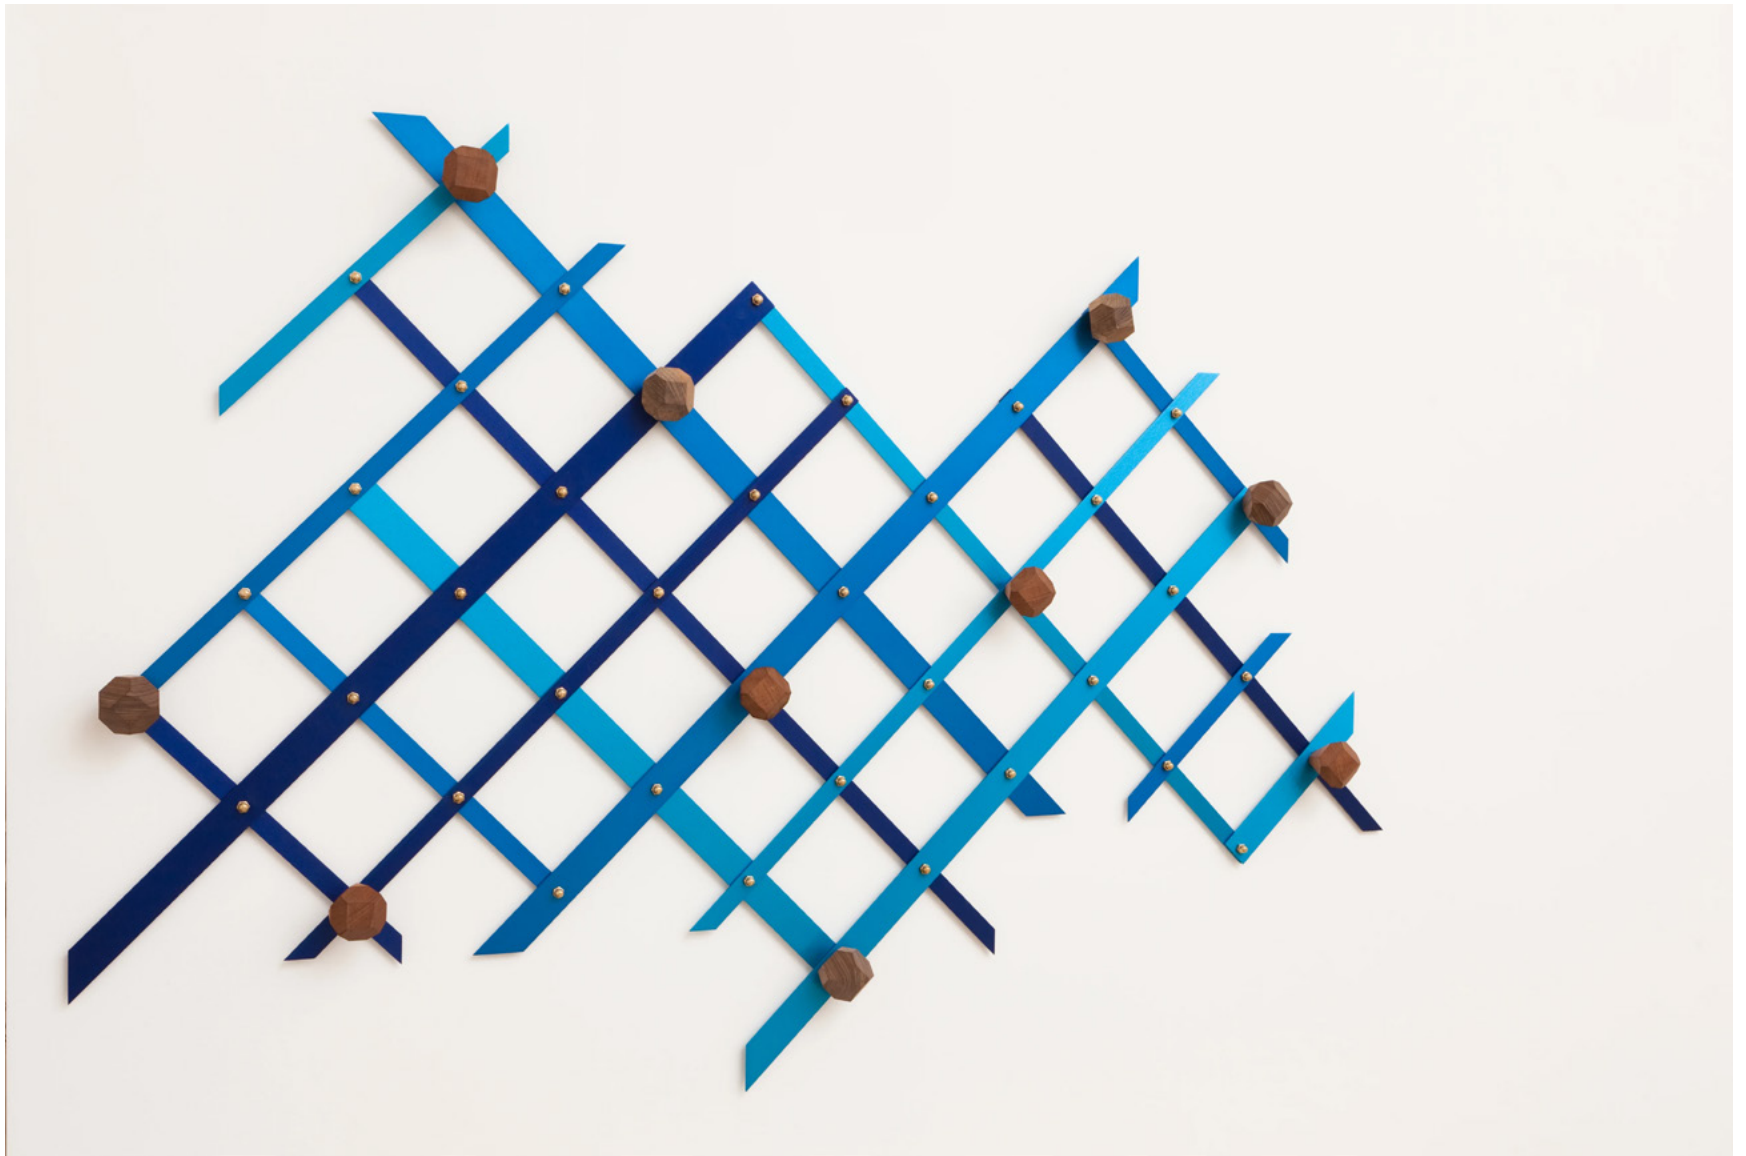

Cherry Wood with American Hardwood Export Council

178.8 x 100.5 x 73 cm

70 3/8 x 39 5/8 x 28 3/4 in

£ 30,000.00 + VAT

**Martino Gamper**

*Spalla #01*, 2013

Anodised aluminium, turned wood

124 x 183 x 8.5 cm