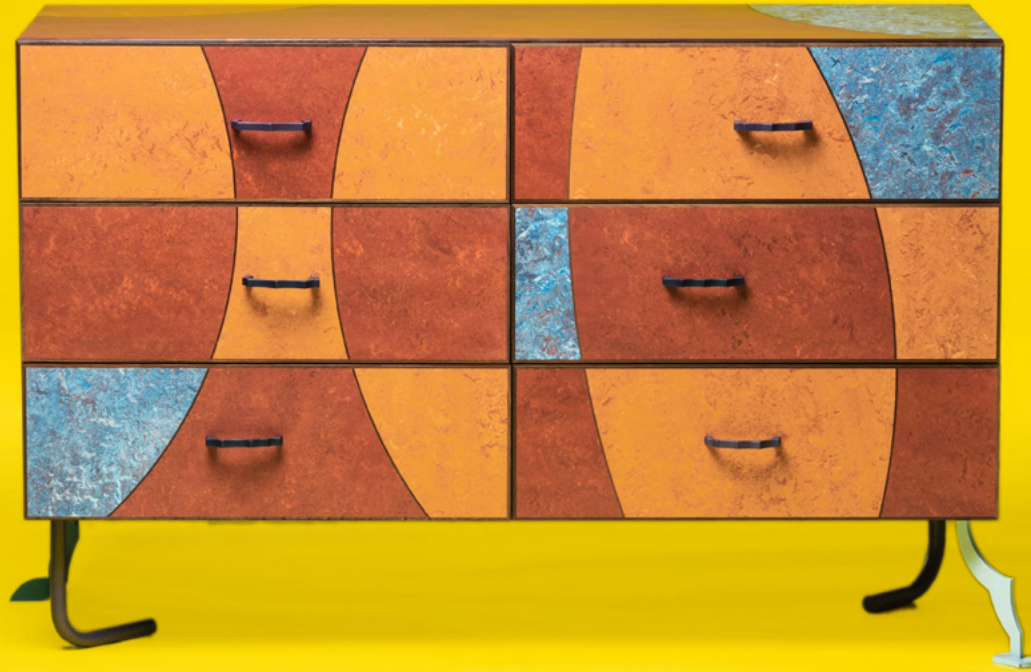

Martino Gamper

Scrinium_Angustifolia, 2021

Vintage Cox furniture, powder coated steel tubular frame, solid birch plywood, lino, walnut, fumed oak, oak and heat treated ash woods

125 x 47 x 82.5 cm

49 1/4 x 18 1/2 x 32 1/2 in

£ 25,000.00 + VAT